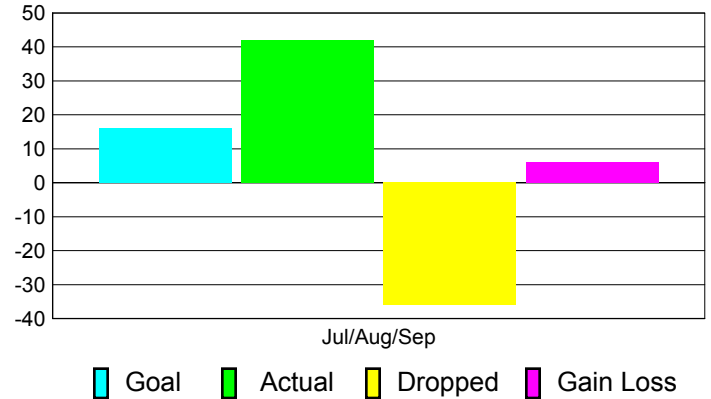

Membership Results 2012-2013

Goal, New, Dropped, Gain/Loss

Comparison of Membership Gain/Loss

Current Year Compared to the Previous Year